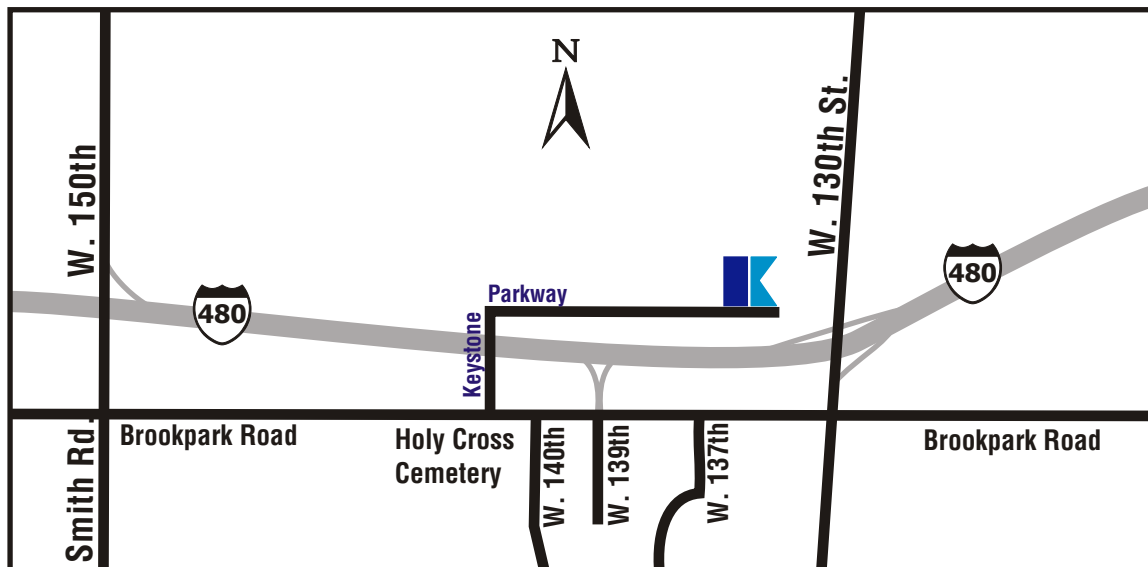

DIRECTIONS NEW LOCATION

TO KAUFMAN CONTAINER 1000 Keystone Parkway Suite 100 Brook Park, OH 44135

From Northeast

Interstate 71 South
State Route 176 South
Interstate 480 West
Exit W. 130th Street
Left on 130th Street
Right on Brookpark Road
Right on Keystone Parkway

From Northwest

I-90 East
Exit Warren Road
Right (South) on Warren Road
Warren Rd. becomes W. 150th St.
Left on Brookpark Road
Left on Keystone Parkway

From Southeast

Interstate 77 North
Interstate 480 West
Exit W. 130th Street
Left on W. 130th Street
Right on Brookpark Road
Right on Keystone Parkway

From Southwest

Interstate 71 North
Interstate 480 East
Exit W. 130th/W. 150th Street
Right on Brookpark Road
Right on Keystone Parkway

From East

Interstate 480 West
Exit W. 130th Street
Left on W. 130th Street
Right on Brookpark Road
Right on Keystone Parkway

From West

Interstate 480 East
Exit W. 130th/W. 150th Street
Right on Brookpark Road
Right on Keystone Parkway

Leaving to Interstate 480

Left on Brookpark Road
Left on W. 130th Street
Connections to Interstate 480 East and West