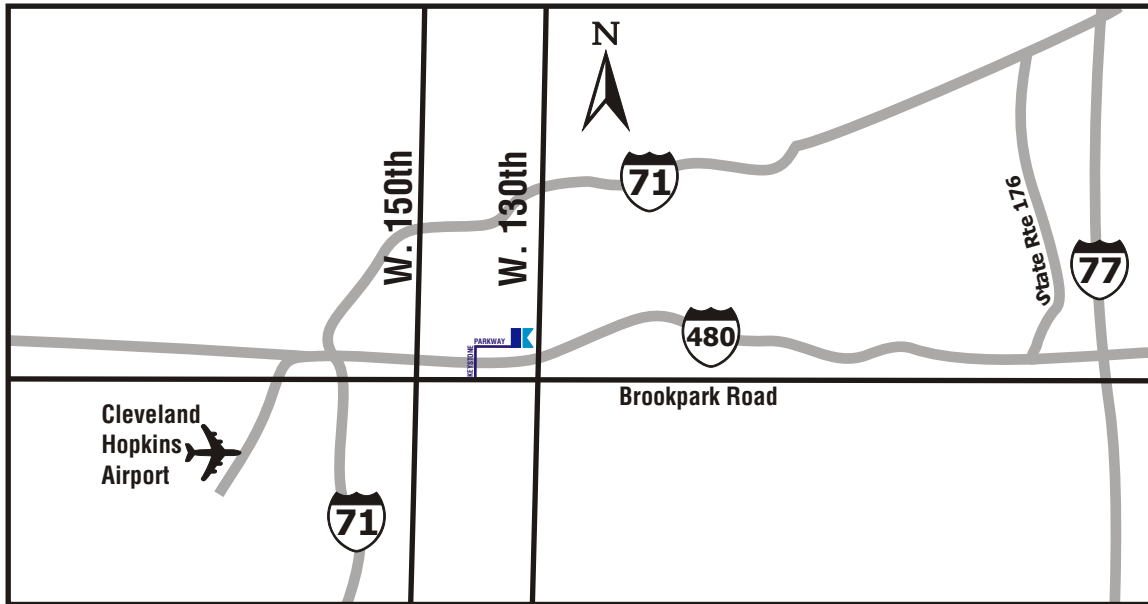

DIRECTIONS NEW LOCATION

TO KAUFMAN CONTAINER 1000 Keystone Parkway Suite 100 Brook Park, OH 44135

From Northeast

Interstate 71 South
State Route 176 South
Interstate 480 West
Exit W. 130th Street
Left on 130th Street
Right on Brookpark Road
Right on Keystone Parkway

From Northwest

I-90 East
Exit Warren Road
Right (South) on Warren Road
Warren Rd. becomes W. 150th St.
Left on Brookpark Road
Left on Keystone Parkway

From Southeast

Interstate 77 North
Interstate 480 West
Exit W. 130th Street
Left on W. 130th Street
Right on Brookpark Road
Right on Keystone Parkway

From Southwest

Interstate 71 North
Interstate 480 East
Exit W. 130th/W. 150th Street
Right on Brookpark Road
Right on Keystone Parkway

From East

Interstate 480 West
Exit W. 130th Street
Left on W. 130th Street
Right on Brookpark Road
Right on Keystone Parkway

From West

Interstate 480 East
Exit W. 130th/W. 150th Street
Right on Brookpark Road
Right on Keystone Parkway

Leaving to Interstate 480

Left on Brookpark Road
Left on W. 130th Street
Connections to Interstate 480 East and West